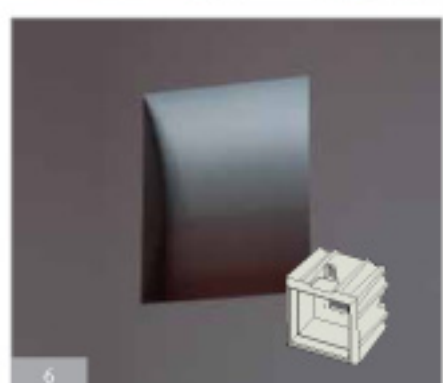

# L600 Installation

L600-001  
for compact fluorescent 18W - Up & down light  
L600-002  
for halogen lamp 60W or 100W - Uplight only